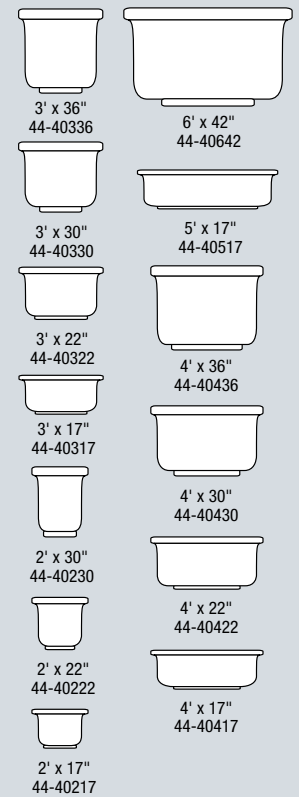

GFRC SERIES - PLANTERS

ELAN

SANTA FE

HIGHLINE

CONTEMPRA

NEWPORT

OXFORD