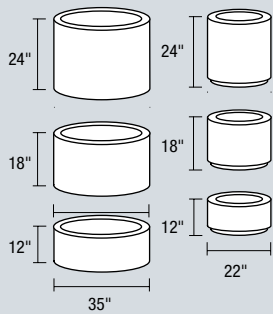

CLASSIC PRECAST PLANTERS

ROUND PLANTERS