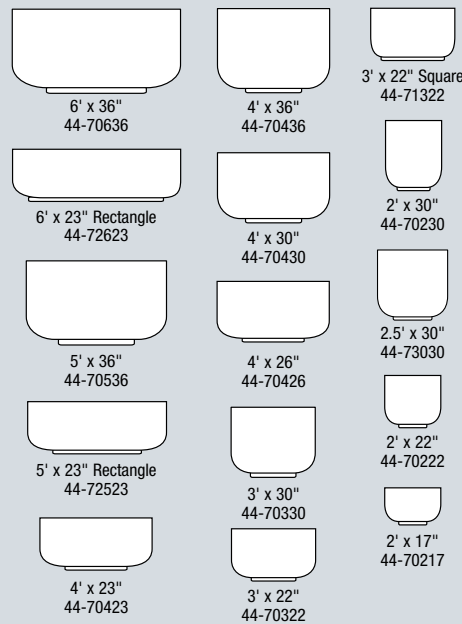

GFRC SERIES - PLANTERS

ELAN

SANTA FE

HIGHLINE

CONTEMPRA

NEWPORT

OXFORD