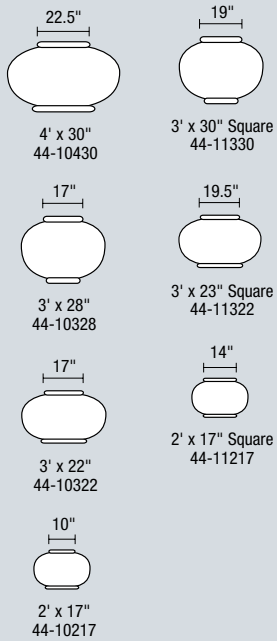

GFRC SERIES - PLANTERS

ELAN