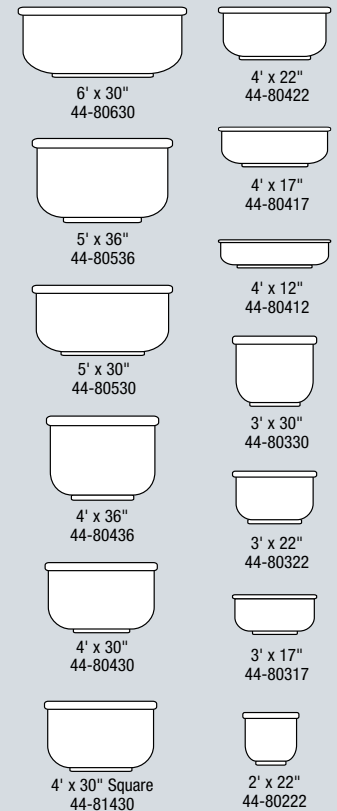

GFRC SERIES - PLANTERS

ELAN

SANTA FE

HIGHLINE

CONTEMPRA

NEWPORT

OXFORD